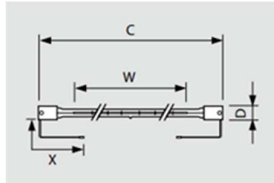

Datasheet / Datenblatt

SMART Lamps / Röhren

Article Code:	3816041 Alias: LGHS2024		3816040 Alias: LGHS1524V		Alias: LGHR280		3816037 Alias: LGHR800V		3816036 Alias: LGHR1300V		3816038 Alias: LGHS1500V		3816039 Alias: LGHS2000	
Watt	2000	W	1500	W	280	W	800	W	1300	W	1500	W	2000	W
Voltage	230	V	230	V	230	V	230	V	230	V	230	V	230	V
Total length (C)	350	mm	350	mm	254	mm	254	mm	254	mm	350	mm	350	mm
Heating length (W)	280	mm	280	mm		mm		mm		mm	280	mm	280	mm
Bulb diameter (D)	12	mm	10	mm	10	mm	10	mm	10	mm	10	mm	12	mm
Luminous flux max	205	lm	180	lm	475	lm	90	lm	320	lm	180	lm	205	lm
Average life	5000	h	5000	h	3000	h	3000	h	3000	h	5000	h	5000	h
Burning Position	horizontal		all		horizontal		all		all		all		horizontal	
Terminal Wire (x)	(Left)200, (Right)600	mm	(Left)200, (Right)600	mm	No wire		No wire		No wire		(Left)350, (Right)350		(Left)350, (Right)350	